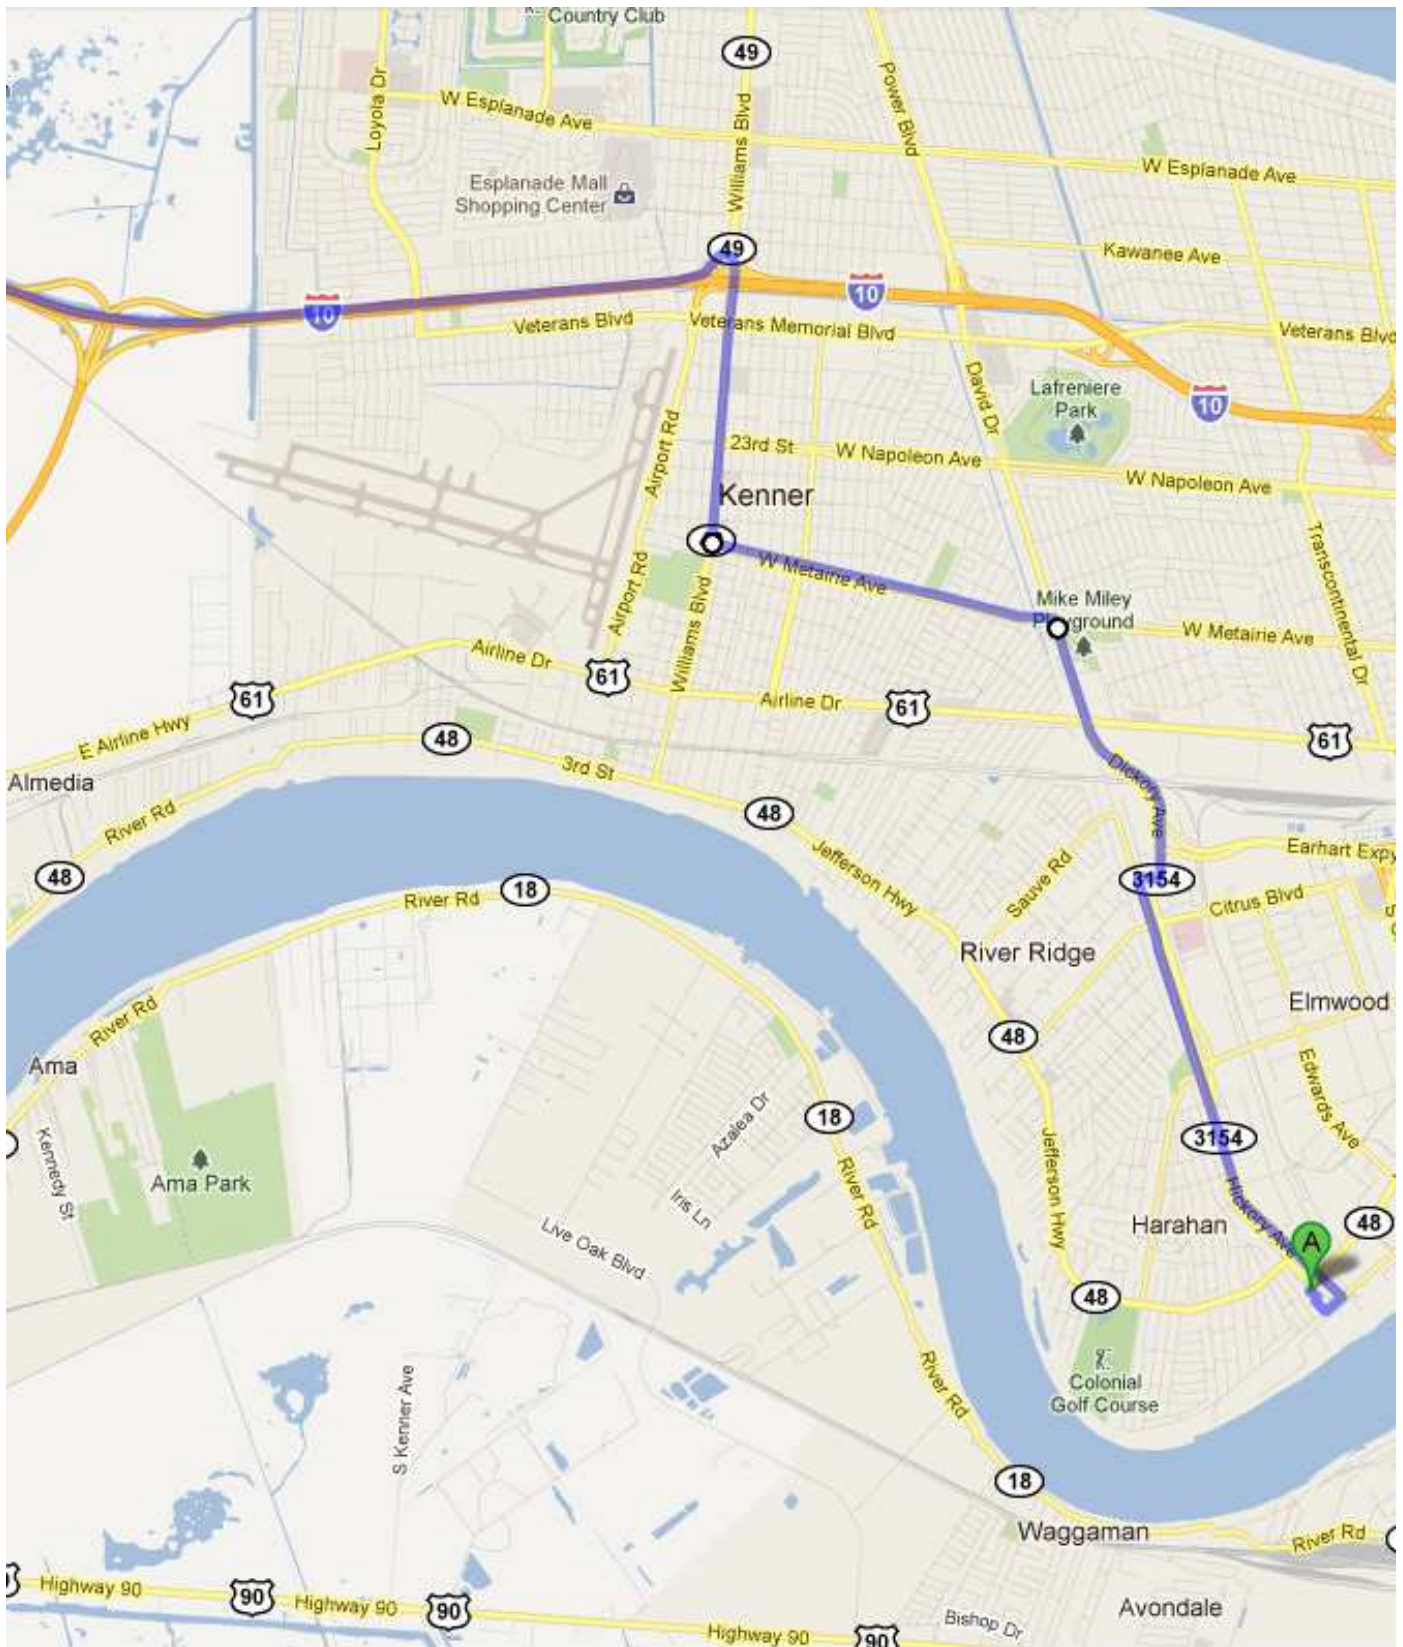

Directions to Middendorf's

Pick up I-10 W to I-55 N

Lake Maurepas

Manchac Wildlife Management Area

Maurepas Swamp Wildlife Management Area (Eastern Tract)

Lake Pontchartrain

Lake Pontchartrain Causeway

Laplace

Metairie

Haraha

Paradis