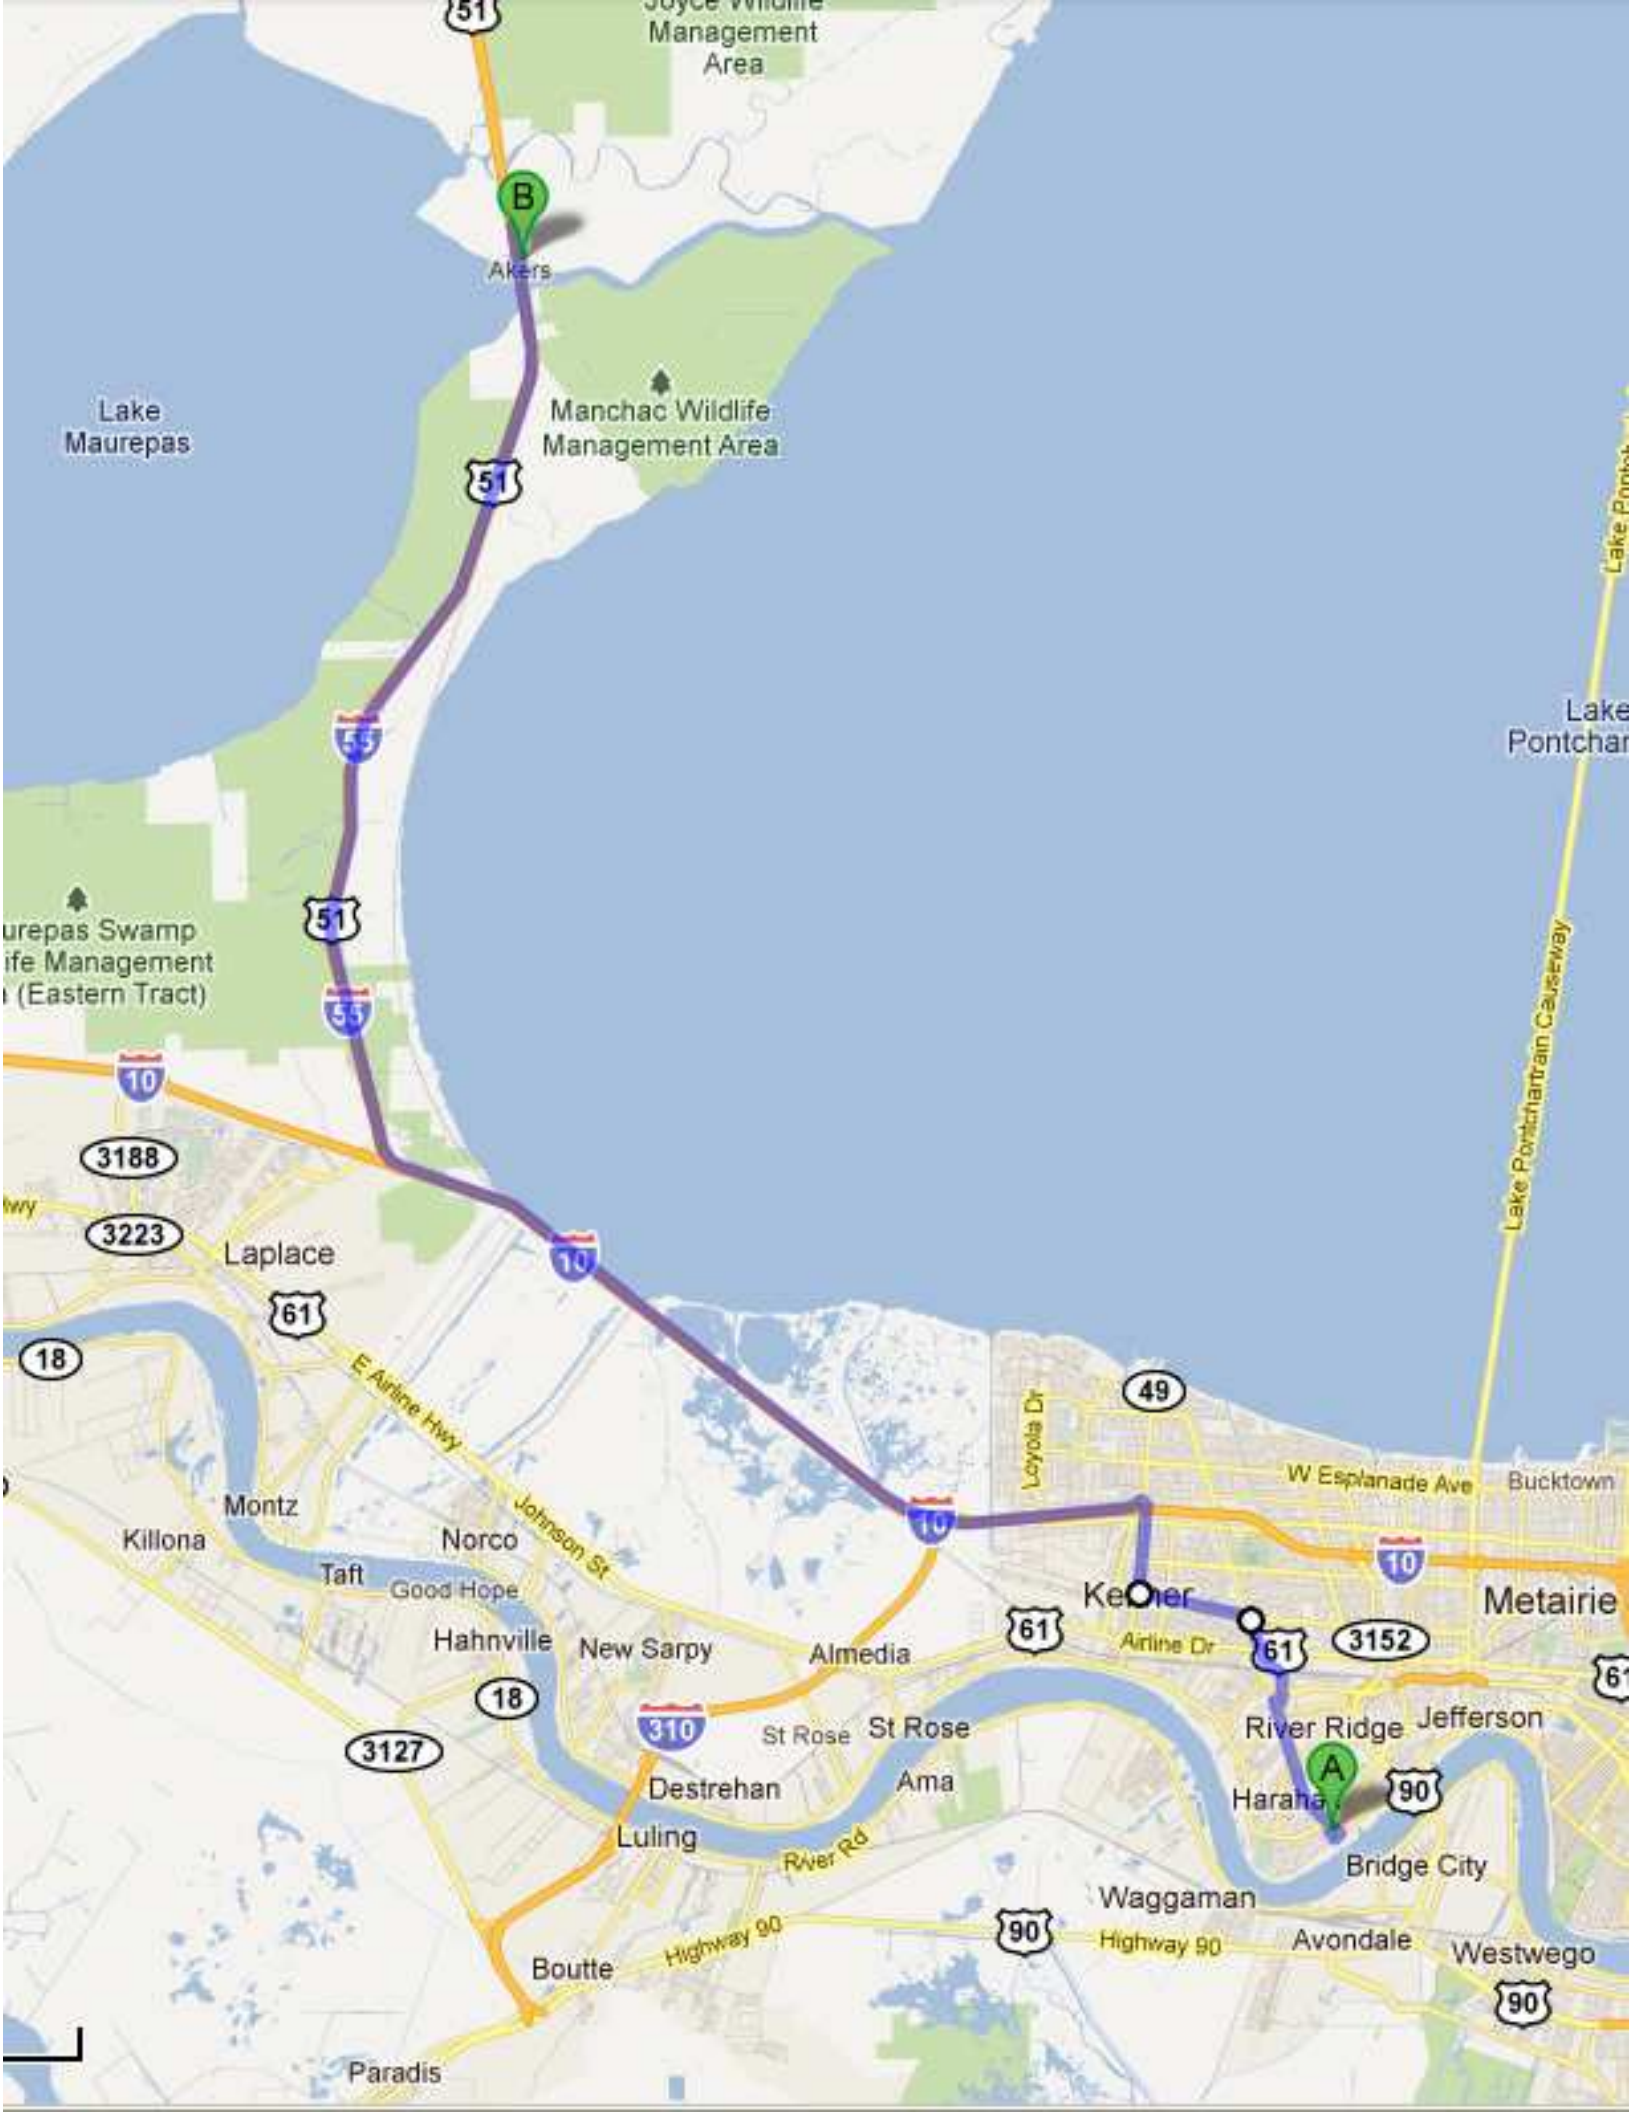

Directions to Middendorf's

Pick up I-10 W to I-55 N

Lake Maurepas

Manchac Wildlife Management Area

Maurepas Swamp Wildlife Management Area (Eastern Tract)

Lake Pontchartrain

Lake Pontchartrain Causeway

Laplace

Metairie

Haraha

Paradis